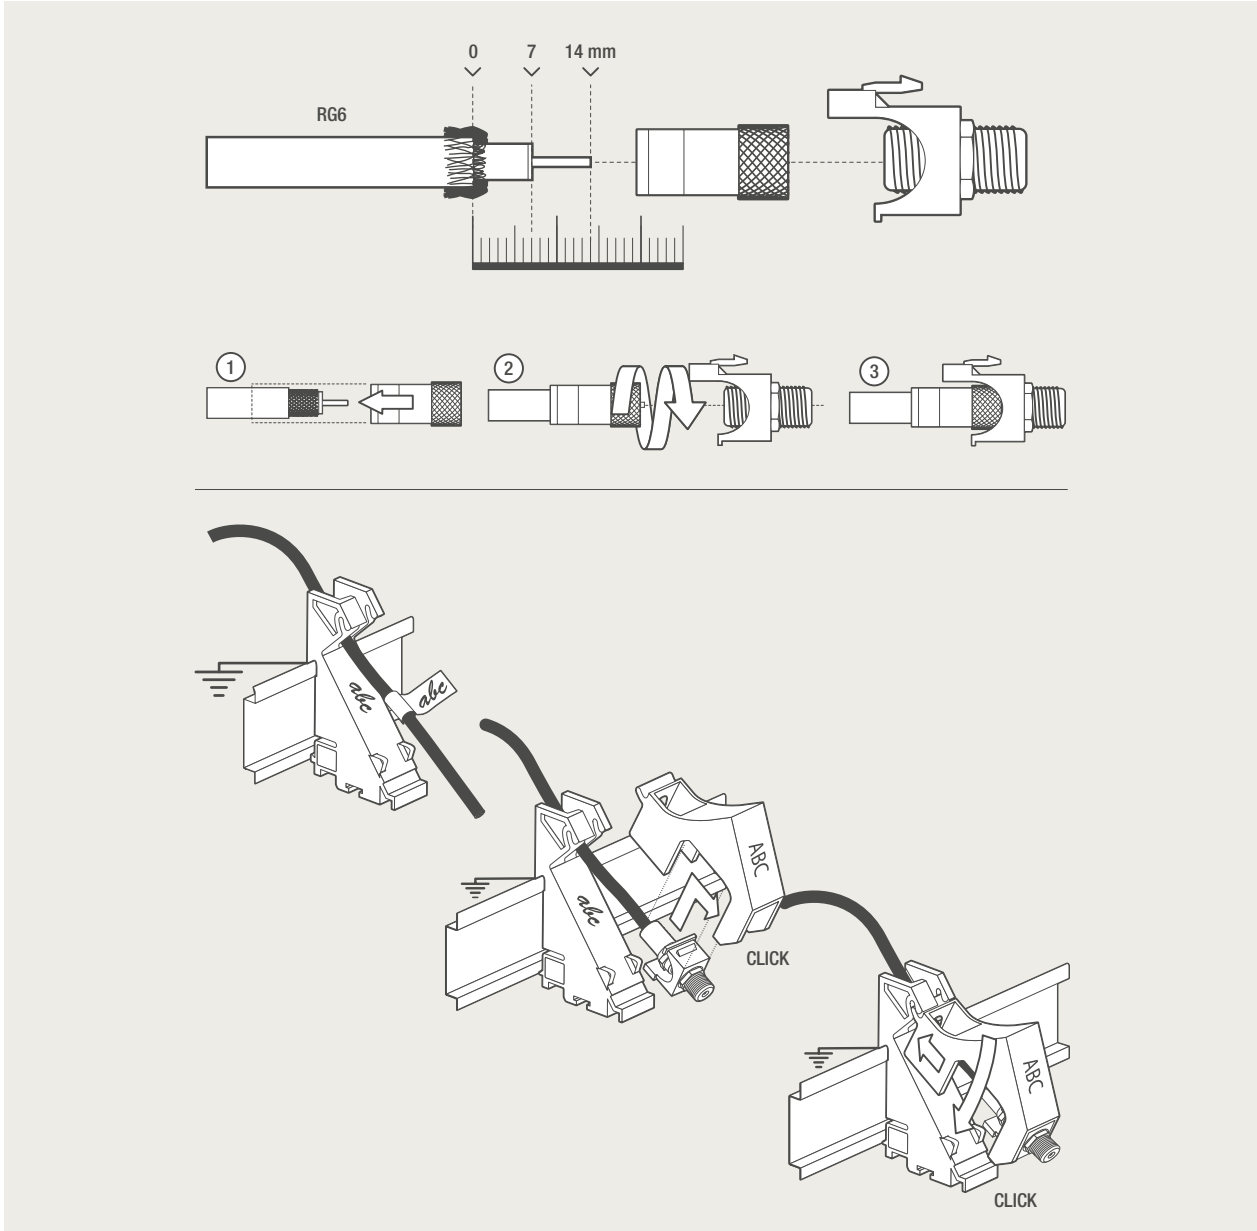

650-16910 Coax F-connector TV + SAT (RG6)